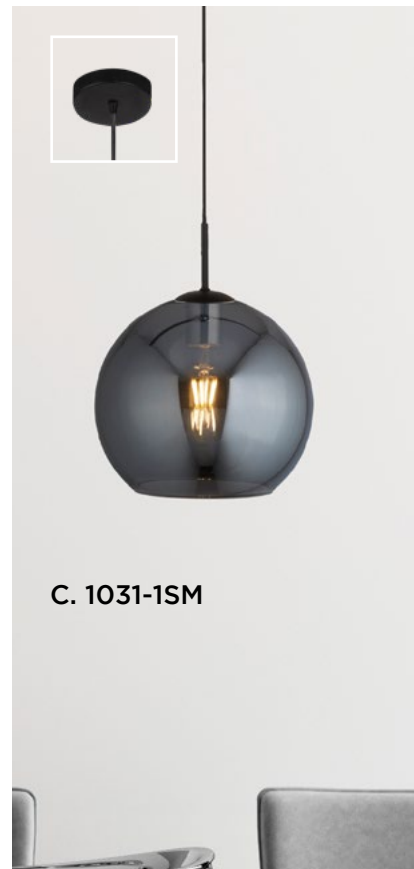

A. 1024-4SM

B. 1023-3SM

C. 1031-1SM

A. 1024-4SM
Metal.Matt Black/Smoked Glass Shade
4x60W H370mm D2410mm W300mm
L1755mm Spare Glass: GO1632SM

B. 1023-3SM
Metal.Matt Black/Smoked Glass Shade
3x60W H370mm D2410mm W300mm
L1460mm Spare Glass: GO1632SM

C. 1031-1SM
Metal.Matt Black/Smoked Glass Shade
1x60W H280mm D1200mm
W300mm L300mm

A. 1032-1SM

B. 1030-1SM

A. 1032-1SM
Metal.Matt Black/Smoked Glass Shade
60W D280mm W250mm L250mm

B. 1030-1SM. EU1030-1SM
Metal.Matt Black/Smoked Glass Shade
60W H1590mm W330mm L330mm
Spare Glass: GO1030SM

D. 1025-1SM

C. 1029-1SM

C. 1029-1SM. EU1029-1SM
Metal.Matt Black/Smoked Glass Shade
60W H430mm W280mm L280mm

D. 1025-1SM. EU1025-1SM
Metal.Matt Black/Smoked Glass Shade
60W D285mm W250mm L250mm